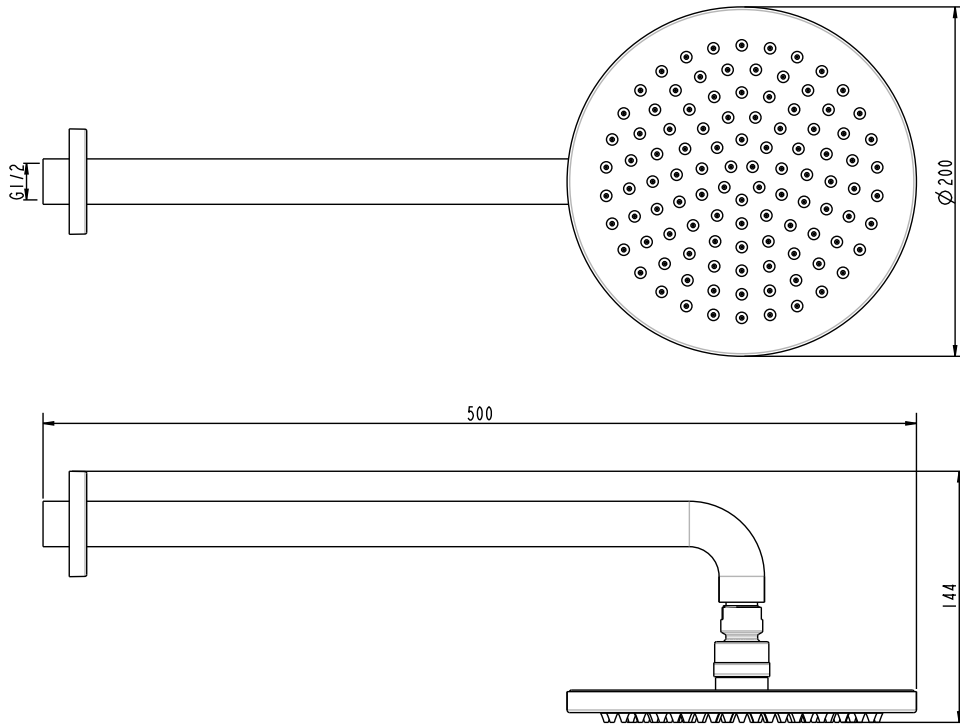

# 1SHRO

## BRASS ROUND HORIZONTAL SHOWER

WELS Rating 3 Star 8.0L/min

WELS Registration #S11437 (Finishes)

### AVAILABLE IN

1SHRO  
(CHROME)

1SHRO-B  
(BLACK)

1SHRO-BN  
(BRUSHED NICKEL)

1SHRO-GM  
(GUN METAL)

1SHRO-BB  
(BRUSHED BRASS)