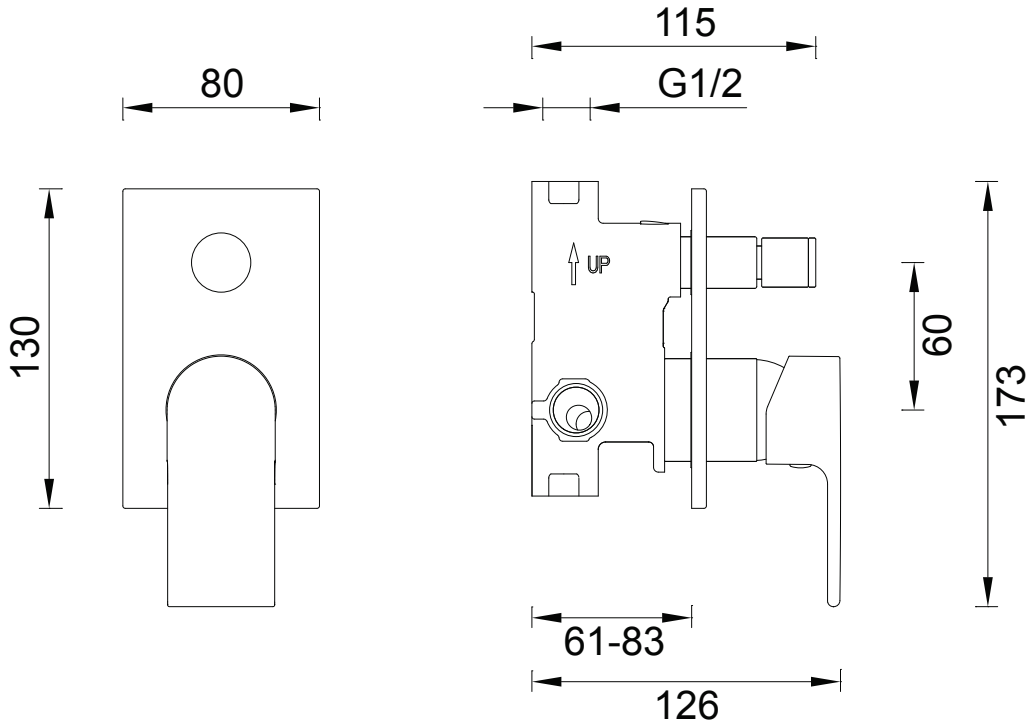

1SHD-EXT + SHD-INT-SP

PARK AVENUE COMPLETE BATH/SHOWER MIXER WITH DIVERTER

Supplied as two components
Suitable for 70mm cavity

AVAILABLE IN

1SHD-EXT + SHD-INT-SP
(CHROME)

1SHD-EXT-B + SHD-INT-SP-BPC
(BLACK)

1SHD-EXT-BN + SHD-INT-SP-BN
(BRUSHED NICKEL)

1SHD-EXT-GM + SHD-INT-SP-GM
(GUN METAL)