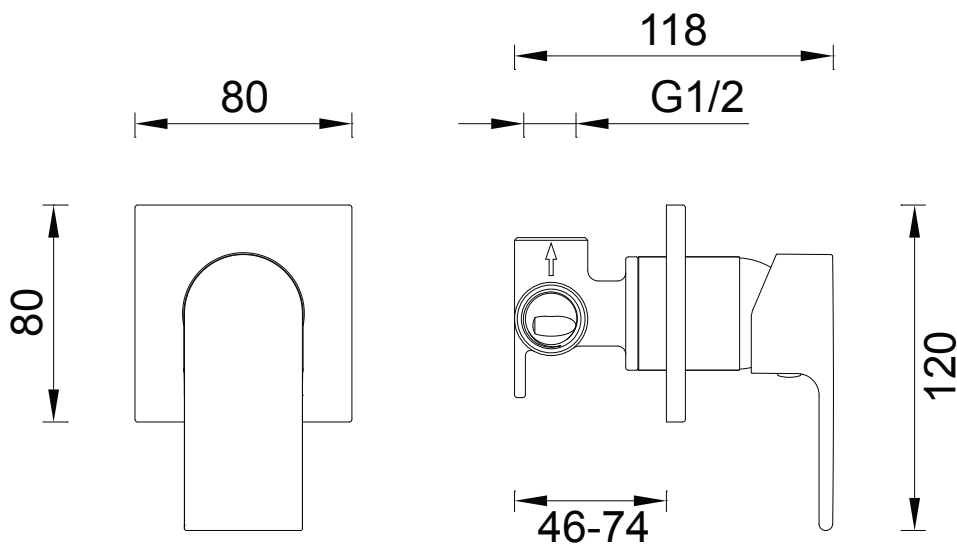

GARETH
ASHTON

1SH-EXT + SH-INT

PARK AVENUE COMPLETE BATH/SHOWER MIXER

Supplied as two components

AVAILABLE IN

1SH-EXT + SH-INT
(CHROME)

1SH-EXT-B + SH-INT-BPC
(BLACK)

1SH-EXT-BN + SH-INT-BN
(BRUSHED NICKEL)