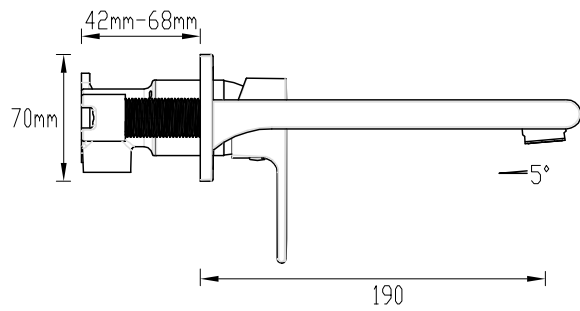

GARETH
ASHTON

1B-2WS (NEW)

PARK AVENUE WALL BASIN/BATH SET

No Internal Breech Provided

WELS Rating 4 Star 6.5L/min

WELS Registration #T37574 (Chrome) #T37574(v) (Finishes)

AVAILABLE IN

1B-2WS
(CHROME)