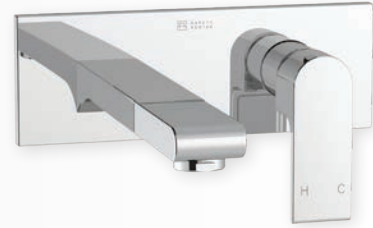

GARETH
ASHTON

1B-2WS (NEW)

PARK AVENUE WALL BASIN/BATH SET

No Internal Breech Provided

WELS Rating 4 Star 6.5L/min

WELS Registration #T37574 (Chrome) #T37574(v) (Finishes)

AVAILABLE IN

1B-2WS
(CHROME)

1B-2WS-B
(BLACK)

1B-2WS-BN
(BRUSHED NICKEL)

1B-2WS-GM
(GUN METAL)

P: 1800 809 143

E: mail@abey.com.au

W: www.abey.com.au