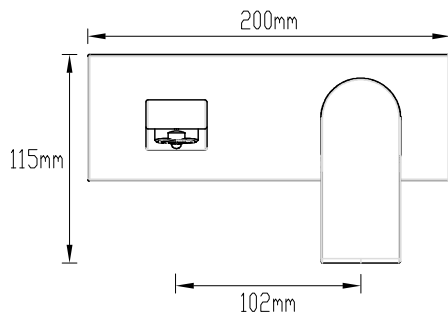

GARETH
ASHTON

1B-2WS (NEW)

PARK AVENUE WALL BASIN/BATH SET

No Internal Breech Provided

WELS Rating 4 Star 6.5L/min

WELS Registration #T37574 (Chrome) #T37574(v) (Finishes)

AVAILABLE IN

1B-2WS
(CHROME)