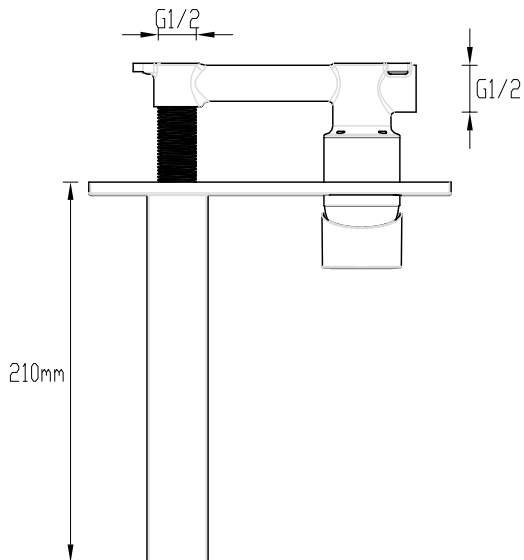

GARETH
ASHTON

1B-2WS (NEW)

PARK AVENUE WALL BASIN/BATH SET

No Internal Breech Provided

WELS Rating 4 Star 6.5L/min

WELS Registration #T37574 (Chrome) #T37574(v) (Finishes)

AVAILABLE IN

1B-2WS
(CHROME)

1B-2WS-B
(BLACK)

1B-2WS-BN
(BRUSHED NICKEL)

1B-2WS-GM
(GUN METAL)

P: 1800 809 143

E: mail@abey.com.au

W: www.abey.com.au