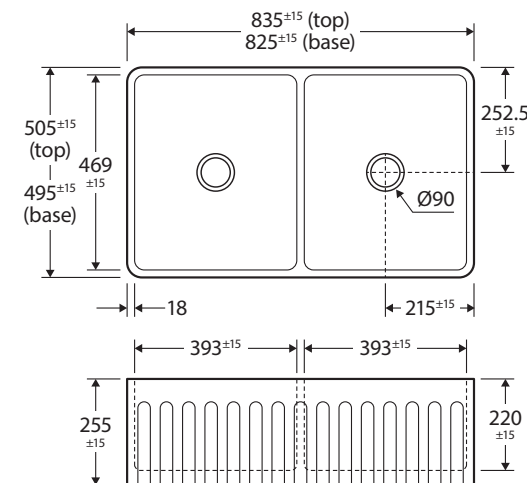

Charlton

DOUBLE BUTLER SINK

Features

- Fluted or flat front surface (reversible)
- Glazed on all sides
- Made from fine fire clay ceramic using high quality European materials
- Requires two basket wastes (A3SS/A3CM/A3RB; sold separately)
- Undermount or flushmount installation
- Capacity: 37L/37L

Optional Accessories

- Sink Protector (A27)

Please note: Butler sink measurements shown are a guide only. For installation, measurements must be taken from physical product received.

Available in

Gloss White
68702

While we aim to ensure specifications are correct at the time of publication, Fienza reserves the right to make modifications without prior notice. Physical colour may vary from image shown. All measurements are shown in millimetres. For fire clay ceramic products, please allow +/- 15 mm tolerance for manufacturing variance. Always use physical product measurements for mark-ups and roughing-in as the technical drawing may differ from actual product received.