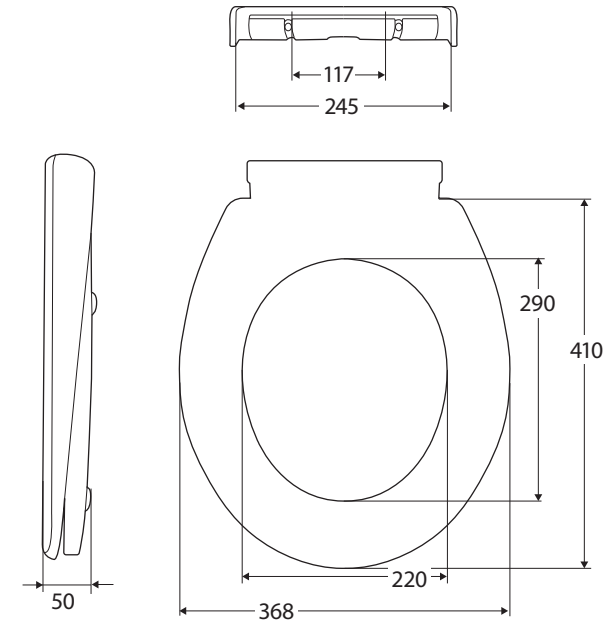

Lacy TOILET SEAT

Features

- Soft close
- Quick release
- Made from urea-formaldehyde
- Suits: Lacy (K007)

Available in

Gloss White
UQ02

Cleaning & Care

- The toilet seat may be removed for cleaning - depress the chrome hinge release buttons and lift up.
- Clean only with a soft cloth or sponge using warm water and mild soap or detergent. Do not use any abrasive cleaning materials.
- Do not use any solvents or corrosive liquids.
- Note that use of clip-on deodorisers will affect flushing performance on rimless suites.

While we aim to ensure specifications are correct at the time of publication, Fienza reserves the right to make modifications without prior notice. Physical colour may vary from image shown. All measurements are shown in millimetres. Always use physical product measurements for mark-ups and roughing-in as the technical drawing may differ from actual product received.