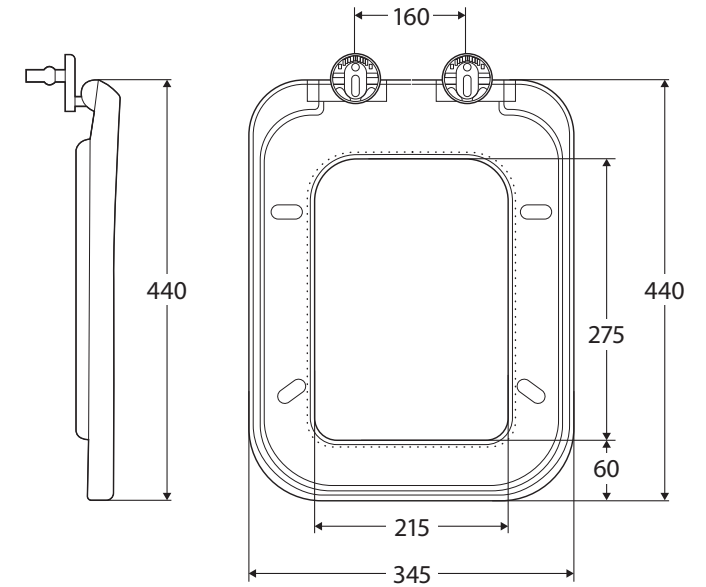

Maria

TOILET SEAT

Features

- Soft close
- Quick release
- Made from urea-formaldehyde
- Suits: Maria (K1213)

Available in

Gloss White
K1213-SEAT

Cleaning & Care

- The toilet seat may be removed for cleaning - depress the chrome hinge release buttons and lift up.
- Clean only with a soft cloth or sponge using warm water and mild soap or detergent. Do not use any abrasive cleaning materials.
- Do not use any solvents or corrosive liquids.
- Note that use of clip-on deodorisers will affect flushing performance on rimless suites.

While we aim to ensure specifications are correct at the time of publication, Fienza reserves the right to make modifications without prior notice. Physical colour may vary from image shown. All measurements are shown in millimetres. Always use physical product measurements for mark-ups and roughing-in as the technical drawing may differ from actual product received.