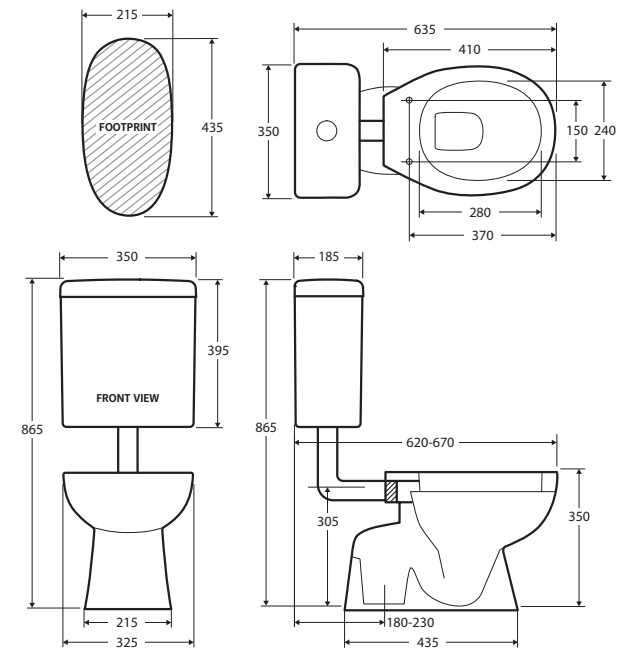

Stella Junior

ADJUSTABLE LINK TOILET SUITE

Features

- Boxed rim pan
- Gloss white finish
- Dual flush with easy-push flush buttons
- Double flap, child friendly seat
- High quality, R&T flush mechanism
- Left or right bottom inlet
- Concealed S-Trap 180-230 pan
- **WELS 4 Star rated, 4.4L/3L (3.3L average flush)**

While we aim to ensure specifications are correct at the time of publication, Fienza reserves the right to make modifications without prior notice. Physical colour may vary from image shown. All measurements are shown in millimetres. For ceramic products, please allow +/- 10 mm tolerance for manufacturing variance. Always use physical product measurements for mark-ups and roughing-in as the technical drawing may differ from actual product received.