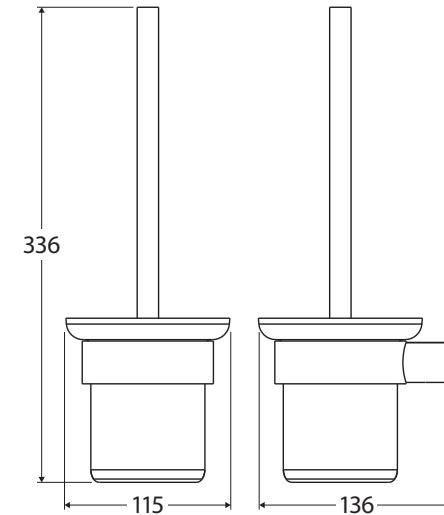

Empire Slim TOILET BRUSH & GLASS HOLDER

Features

- Slim, rounded design
- Wall mounted
- Frosted glass tumbler
- Tumbler is removable for easy cleaning
- High-strength mounting brackets
- Made from glass and stainless steel

Please Note: These products may have a visible Fienza logo.

Available in

Electroplated
Chrome
889010

Electroplated
Matte Black
889010B

PVD
Brushed Nickel
889010BN

PVD
Brushed Copper
889010CO

PVD
Urban Brass
889010UB

Cleaning & Care

- Regularly clean with mild soapy water using a microfibre cloth.
- In highly polluted or coastal locations, we recommend cleaning 2-3 times per week.
- Do not use harsh detergents, bleach, cream cleansers or citrus based cleaners. These substances are abrasive and will damage the surface.
- Do not use undue pressure and wipe in one direction only.

We aim to ensure that specifications are correct at the time of publication. All measurements are shown in millimetres. Always use measurements of actual product received for final specification as the technical drawing may contain differences. Due to printing limitations, physical colour may vary from the image shown. Fienza reserves the right to make modifications without prior notice.