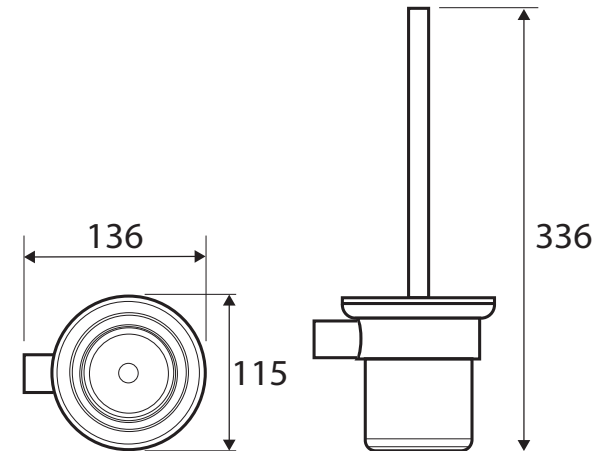

Empire

TOILET BRUSH

Features

- Wall mounted
- Frosted glass tumbler
- Tumbler is removable for easy cleaning
- Made from brass and zinc
- High-strength mounting brackets
- Matching mixers, showers and bath outlets available

Please Note: This product may have a visible Fienza or Watermark logo.

Available in

Chrome
888010

Cleaning & Care

- Regularly clean with mild soapy water using a microfibre cloth.
- In highly polluted or coastal locations, we recommend cleaning 2-3 times per week.
- Do not use harsh detergents, bleach, cream cleaners or citrus based cleaners. These substances are abrasive and will damage the surface.
- Do not use undue pressure and wipe in one direction only

While we aim to ensure specifications are correct at the time of publication, Fienza reserves the right to make modifications without prior notice. Physical colour may vary from image shown. All measurements are shown in millimetres. Always use physical product measurements for mark-ups and roughing-in as the technical drawing may differ from actual product received.