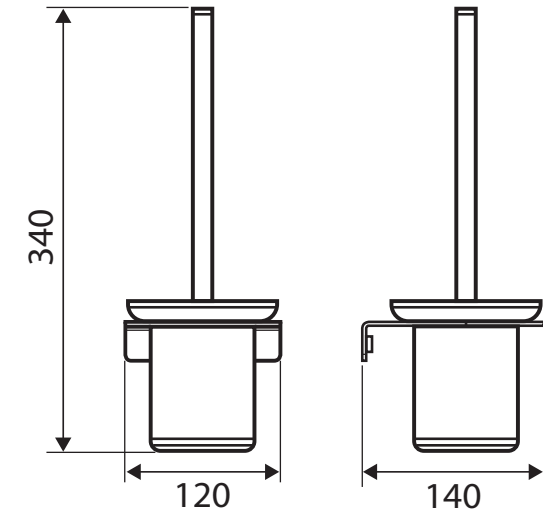

Lincoln TOILET BRUSH

Features

- Wall mounted
- Frosted glass tumbler
- Tumbler is removable for easy cleaning
- Made from brass and zinc
- High-strength mounting brackets
- Matching mixers and showers available

Please Note: These products may have a visible Fienza or Watermark logo.

Available in

Chrome
870010

Chrome and
Matte Black
860010

Cleaning & Care

- Regularly clean with mild soapy water using a microfibre cloth.
- In highly polluted or coastal locations, we recommend cleaning 2-3 times per week.
- Do not use harsh detergents, bleach, cream cleaners or citrus based cleaners. These substances are abrasive and will damage the surface.
- Do not use undue pressure and wipe in one direction only

While we aim to ensure specifications are correct at the time of publication, Fienza reserves the right to make modifications without prior notice. Physical colour may vary from image shown. All measurements are shown in millimetres. Always use physical product measurements for mark-ups and roughing-in as the technical drawing may differ from actual product received.