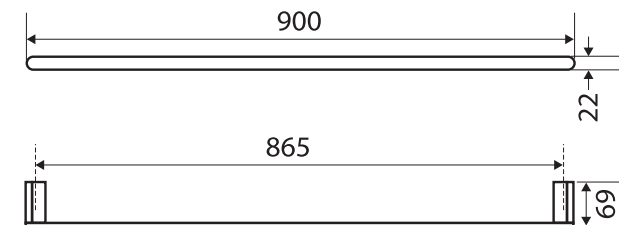

### Features

- Made from brass and zinc
- Fixed length rail (not removable or adjustable)
- High-strength mounting brackets
- Matching mixers and showers available

**Please Note:** These products may have a visible Fienza or Watermark logo.

While we aim to ensure specifications are correct at the time of publication, Fienza reserves the right to make modifications without prior notice. Physical colour may vary from image shown. All measurements are shown in millimetres. Always use physical product measurements for mark-ups and roughing-in as the technical drawing may differ from actual product received.