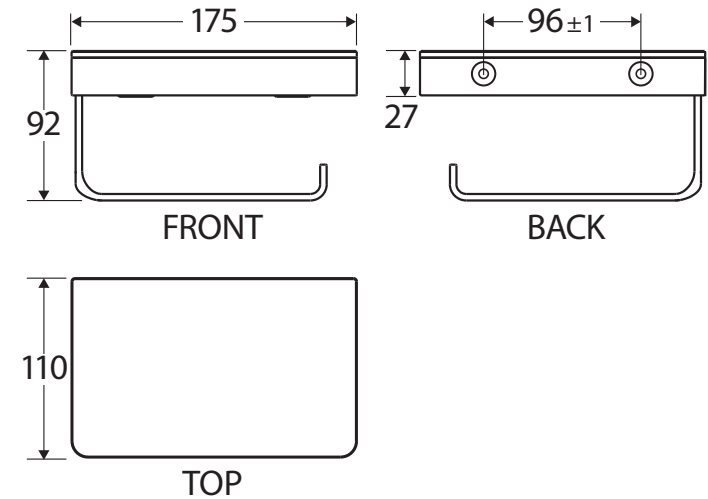

## TOILET ROLL HOLDER WITH GLASS SHELF

### Features

- Streamlined rectangular design
- 4 mm tempered glass shelf
- High strength mounting brackets (hex key included for installation)
- Made from stainless steel

**Please Note:** These products may have a visible Fienza logo.

We aim to ensure that specifications are correct at the time of publication. All measurements are shown in millimetres. Always use measurements of actual product received for final specification as the technical drawing may contain differences. Due to printing limitations, physical colour may vary from the image shown. Fienza reserves the right to make modifications without prior notice.