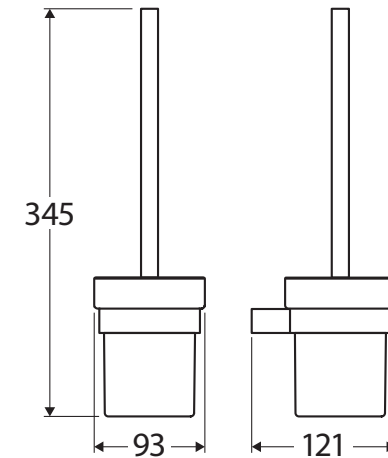

Tono

TOILET BRUSH & HOLDER

Features

- Streamlined rectangular design
- Wall mounted
- Frosted glass tumbler
- Tumbler is removable for easy cleaning
- High-strength mounting brackets
- Brush and bracket made from stainless steel

Please Note: These products may have a visible Fienza logo.

Available in

Chrome
851010

PVD Brushed Nickel
851010BN

PVD Gun Metal
851010GM

Matte Black
851010MB

PVD Urban Brass
851010UB

Cleaning & Care

- Regularly clean with mild soapy water using a microfibre cloth.
- In highly polluted or coastal locations, we recommend cleaning 2-3 times per week.
- Do not use harsh detergents, bleach, cream cleansers or citrus based cleaners. These substances are abrasive and will damage the surface.
- Do not use undue pressure and wipe in one direction only.

We aim to ensure that specifications are correct at the time of publication. All measurements are shown in millimetres. Always use measurements of actual product received for final specification as the technical drawing may contain differences. Due to printing limitations, physical colour may vary from the image shown. Fienza reserves the right to make modifications without prior notice.