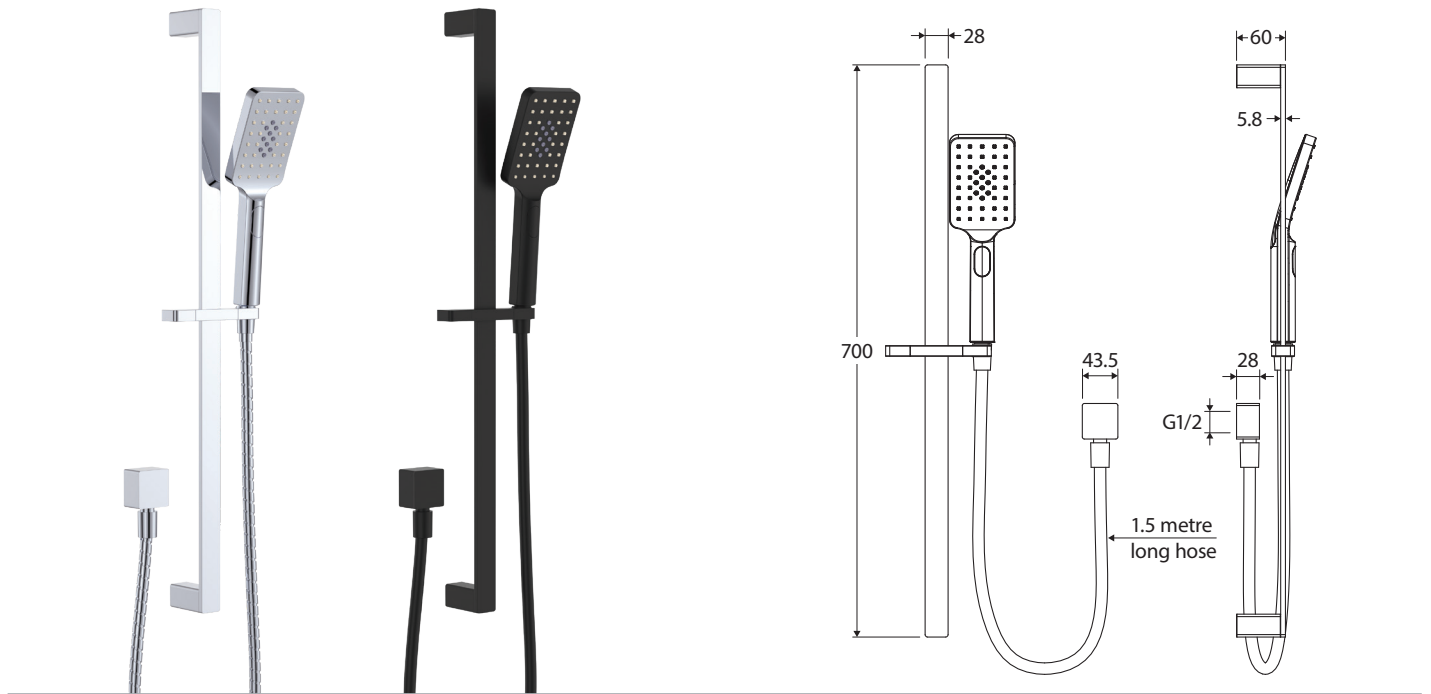

Tono® RAIL SHOWER

Features

WELS 3 Star rated, 9L/min

Rail:

- Slider to adjust height and angle of hand shower
- Made from solid brass
- 1.5 metre stainless steel hose (PVC on matte black model)

TONO Hand Piece (MSH116):

- Three water-flow settings: normal, massage or combination
- Easy to clean TPR nozzles
- Made from ABS

Please note: This product may have a visible Fienza or Watermark logo.

Available in

Chrome
444116

Electroplated
Matte Black
444116B