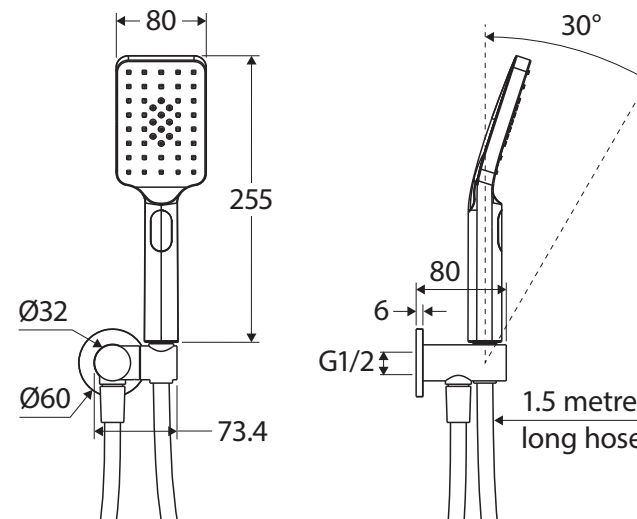

# Tono® HAND SHOWER ROUND PLATE

## Features

WELS 3 Star rated, 9L/min

Round Plate with Hose (433200):

- Designed to complement the shower or bath
- All-in-one water inlet and mounting bracket
- Tilt function
- Made from solid brass
- 1.5 metre stainless steel hose (PVC on matte black models)

TONO Hand Piece (MSH116):

- Three water-flow settings: normal, massage or combination
- Easy to clean TPR nozzles
- Made from ABS

\*Defined as containing less than 0.25% lead.

**Please note:** This product may have a visible Fienza or Watermark logo.

We aim to ensure that specifications are correct at the time of publication. All measurements are shown in millimetres. Always use measurements of actual product received for final specification as the technical drawing may contain differences. Due to printing limitations, physical colour may vary from the image shown. Fienza reserves the right to make modifications without prior notice.