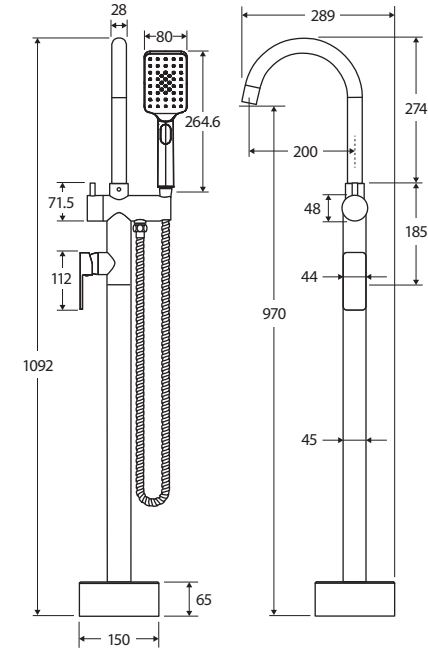

Tono®

FLOOR MOUNTED BATH MIXER WITH HAND SHOWER

Features

- Swivel function
- 1.5 metre stainless steel hose (PVC on matte black model)
- Backflow prevention dual check/non-return valve
- Made from solid brass
- High quality European cartridge (35 mm)
- **WELS 3 Star rated, 8L/min**

Please note: This product may have a visible Fienza or Watermark logo.

Available in

Chrome
233113

Electroplated
Matte Black
233113B

PVD
Brushed Nickel
233113BN

PVD
Gun Metal
233113GM

PVD
Urban Brass
233113UB

Cleaning & Care

- Regularly clean with mild soapy water using a microfibre cloth.
- In highly polluted or coastal locations, we recommend cleaning 2-3 times per week.
- Do not use harsh detergents, bleach, cream cleansers or citrus based cleaners. These substances are abrasive and will damage the surface.
- Do not use undue pressure and wipe in one direction only.

We aim to ensure that specifications are correct at the time of publication. All measurements are shown in millimetres. Always use measurements of actual product received for final specification as the technical drawing may contain differences. Due to printing limitations, physical colour may vary from the image shown. Fienza reserves the right to make modifications without prior notice.