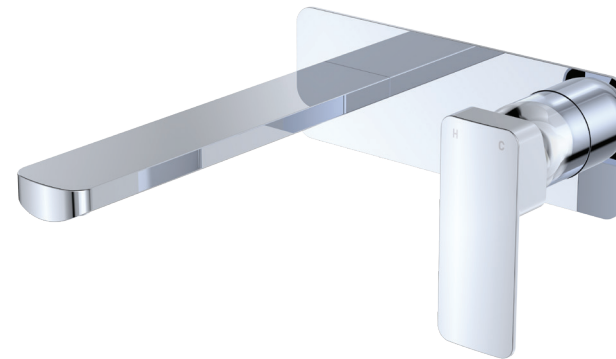

Tono®
 BASIN/BATH
 WALL MIXER SET
 RECTANGULAR PLATE
 200MM OUTLET

Features

- Soft square outlet
- Swivel basin aerator
- Free-flow aerator included for bath installation
- High quality European cartridge (35 mm)
- Made from eco-friendly lead-free brass*
- **WELS 6 Star rated, 4.5L/min when installed over basin**

*Defined as containing less than 0.25% lead.

Lead Free*

Available in

- | | | |
|--|--|--|
| 
Chrome
233106-200 | 
Electroplated
Matte Black
233106B-200 | 
PVD
Brushed Nickel
233106BN-200 |
| 
PVD
Gun Metal
233106GM-200 | 
PVD
Urban Brass
233106UB-200 | |