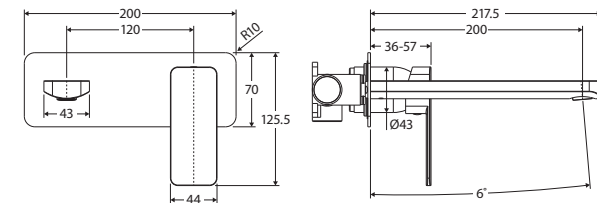

Tono®
BASIN/BATH
WALL MIXER SET
RECTANGULAR PLATE
200MM OUTLET

Features

- Soft square outlet
- Swivel basin aerator
- Free-flow aerator included for bath installation
- High quality European cartridge (35 mm)
- Made from eco-friendly lead-free brass*
- **WELS 6 Star rated, 4.5L/min when installed over basin**

*Defined as containing less than 0.25% lead.

Lead Free*

Available in

 Chrome 233106-200	 Electroplated Matte Black 233106B-200	 PVD Brushed Nickel 233106BN-200
 PVD Gun Metal 233106GM-200	 PVD Urban Brass 233106UB-200	

Cleaning & Care

- Regularly clean with mild soapy water using a microfibre cloth.
- In highly polluted or coastal locations, we recommend cleaning 2-3 times per week.
- Do not use harsh detergents, bleach, cream cleansers or citrus based cleaners. These substances are abrasive and will damage the surface.
- Do not use undue pressure and wipe in one direction only.

Please note: This product may have a visible Fienza or Watermark logo.

We aim to ensure that specifications are correct at the time of publication. All measurements are shown in millimetres. Always use measurements of actual product received for final specification as the technical drawing may contain differences. Due to printing limitations, physical colour may vary from the image shown. Fienza reserves the right to make modifications without prior notice.