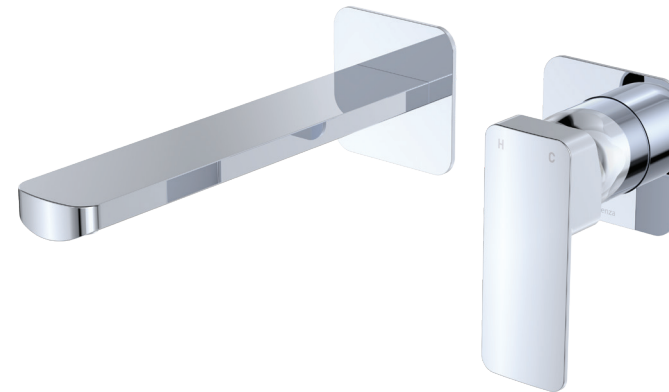

Tono®
BASIN/BATH
WALL MIXER SET
SQUARE PLATES
200MM OUTLET

Features

- Soft square outlet
- Swivel basin aerator
- Free-flow aerator included for bath installation
- High quality European cartridge (35 mm)
- Made from eco-friendly lead-free brass*
- **WELS 6 Star rated, 4.5L/min when installed over basin**

*Defined as containing less than 0.25% lead.

Lead Free*

Available in

- | | | |
|---|---|--|
|  |  |  |
| Chrome
233104-200 | Electroplated
Matte Black
233104B-200 | PVD
Brushed Nickel
233104BN-200 |
|  |  | |
| PVD
Gun Metal
233104GM-200 | PVD
Urban Brass
233104UB-200 | |