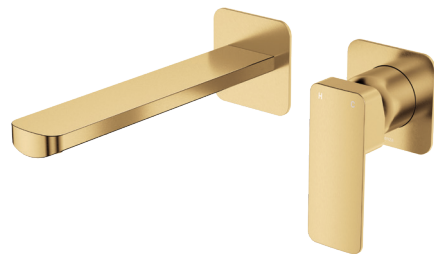

Tono®
BASIN/BATH
WALL MIXER SET
SQUARE PLATES
200MM OUTLET

Features

- Soft square outlet
- Swivel basin aerator
- Free-flow aerator included for bath installation
- High quality European cartridge (35 mm)
- Made from eco-friendly lead-free brass*
- **WELS 6 Star rated, 4.5L/min when installed over basin**

*Defined as containing less than 0.25% lead.

Lead Free*

Available in

- | | | |
|---|---|--|
|  |  |  |
| Chrome
233104-200 | Electroplated
Matte Black
233104B-200 | PVD
Brushed Nickel
233104BN-200 |
|  |  | |
| PVD
Gun Metal
233104GM-200 | PVD
Urban Brass
233104UB-200 | |