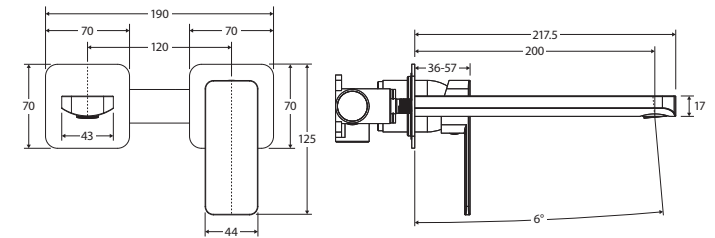

Tono®
BASIN/BATH
WALL MIXER SET
SQUARE PLATES
200MM OUTLET

Features

- Soft square outlet
- Swivel basin aerator
- Free-flow aerator included for bath installation
- High quality European cartridge (35 mm)
- Made from eco-friendly lead-free brass*
- **WELS 6 Star rated, 4.5L/min when installed over basin**

*Defined as containing less than 0.25% lead.