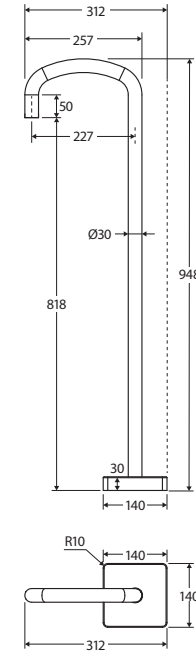

Tono®

FLOOR MOUNTED BATH OUTLET

Features

- Floor mounted, fixed position
- Fitted with aerator
- Push-fit installation
- Made from eco-friendly lead-free brass*
- WELS rating not required

Please note: This product may have a visible Fienza or Watermark logo.

*Defined as containing less than 0.25% lead.

Lead Free*

Available in

Chrome
SP8019

Electroplated
Matte Black
SP8019B

PVD
Brushed Nickel
SP8019BN

PVD
Gun Metal
SP8019GM

PVD
Urban Brass
SP8019UB

Cleaning & Care

- Regularly clean with mild soapy water using a microfibre cloth.
- In highly polluted or coastal locations, we recommend cleaning 2-3 times per week.
- Do not use harsh detergents, bleach, cream cleansers or citrus based cleaners. These substances are abrasive and will damage the surface.
- Do not use undue pressure and wipe in one direction only.

We aim to ensure that specifications are correct at the time of publication. All measurements are shown in millimetres. Always use measurements of actual product received for final specification as the technical drawing may contain differences. Due to printing limitations, physical colour may vary from the image shown. Fienza reserves the right to make modifications without prior notice.