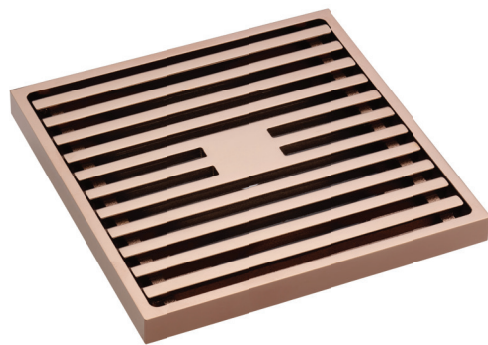

Square Slim Grate

FLOOR WASTE

Features

- 88 mm outlet
- Made from solid brass
- Electroplated finishes

Available in

			
Chrome CHG1085CP	Brushed Nickel CHG1085BN	Gun Metal CHG1085GM	
			
Matte Black CHG1085MBK	Antique Brass CHG1085AB	Rose Gold CHG1085RG	Matte Black Outer with Chrome Insert CHG1085MBKCP