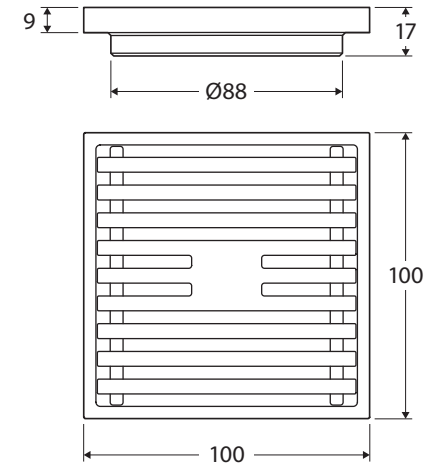

Square Slim Grate

FLOOR WASTE

Features

- 88 mm outlet
- Made from solid brass
- Electroplated finishes

Available in

			
Chrome CHG1085CP	Brushed Nickel CHG1085BN	Gun Metal CHG1085GM	
			
Matte Black CHG1085MBK	Antique Brass CHG1085AB	Rose Gold CHG1085RG	Matte Black Outer with Chrome Insert CHG1085MBKCP

While we aim to ensure specifications are correct at the time of publication, Fienza reserves the right to make modifications without prior notice. Physical colour may vary from image shown. All measurements are shown in millimetres. Always use physical product measurements for mark-ups and roughing-in as the technical drawing may differ from actual product received.