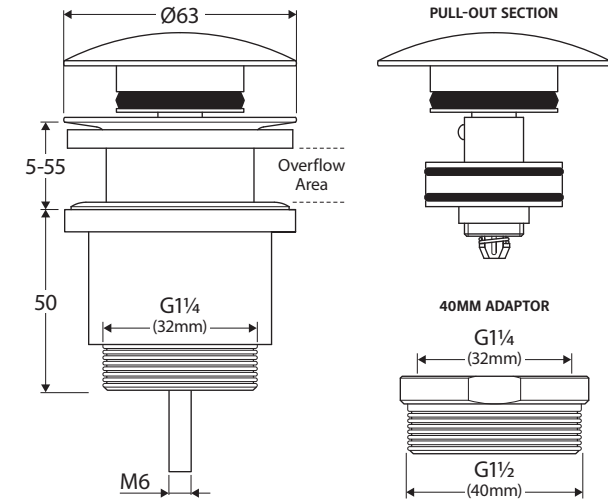

Universal POP-UP/PULL-OUT BASIN WASTE

Features

- Designed for use with basins only
- Entire top section pulls out for easy cleaning and draining
- Convertible for use with or without an overflow (overflow adjusted by centre screw)
- Suits 32 mm or 40 mm outlet (40 mm uses nut adaptor)
- Available in various colour finishes

We aim to ensure that specifications are correct at the time of publication. All measurements are shown in millimetres. Always use measurements of actual product received for final specification as the technical drawing may contain differences. Due to printing limitations, physical colour may vary from the image shown. Fienza reserves the right to make modifications without prior notice.