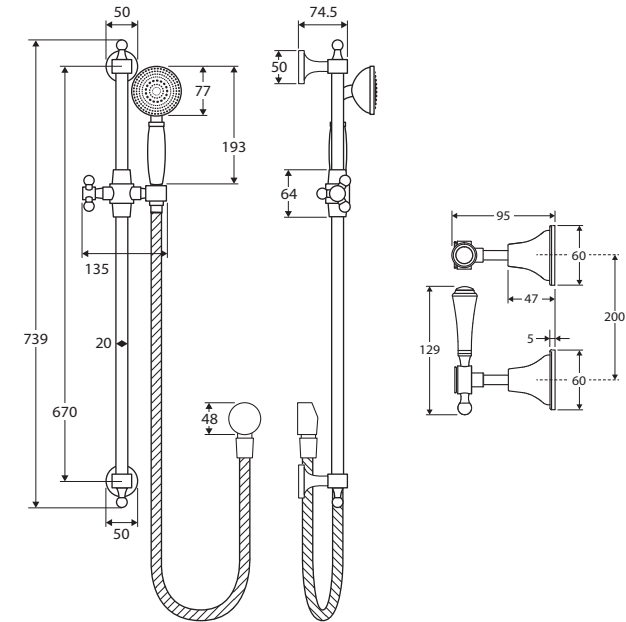

#### Rail:

- Made from stainless steel
- ABS slider and wall mounts
- Deluxe stainless steel elbow
- 1.5 metre stainless steel flexible hose (PVC hose on matte black model)

#### LILLIAN Hand Piece (MSH114):

- Single water flow setting
- Made from solid brass

#### LILLIAN Lever Wall Top Assemblies (339104):

- Set of two taps
- Choice of two handle finishes

**Please note:** This product may have a visible Fienza or Watermark logo.

*Modern  
Vintage*  
COLLECTION

We aim to ensure that specifications are correct at the time of publication. All measurements are shown in millimetres. Always use measurements of actual product received for final specification as the technical drawing may contain differences. Due to printing limitations, physical colour may vary from the image shown. Fienza reserves the right to make modifications without prior notice.