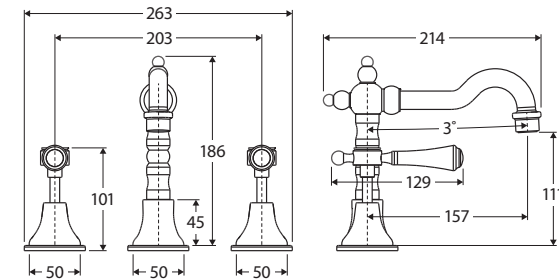

Lillian Lever

SHEPHERDS CROOK BASIN SET

Features

- Vintage lever handle design
- Choice of two handle finishes
- Made from solid brass
- ¼ turn ceramic disc
- Swivel function
- Designed for basins
- **WELS 5 Star rated, 6L/min**

Please note: This product may have a visible Fienza or Watermark logo.