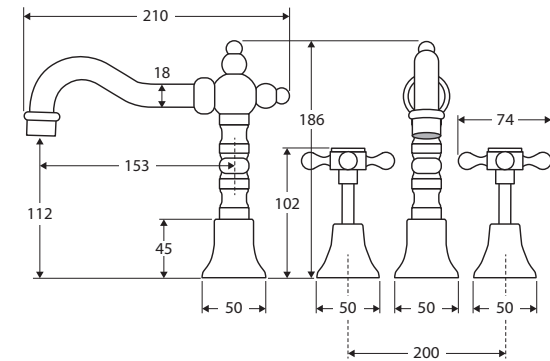

Lillian BASIN SET

Features

- Cross handle design
- Swivel function
- Made from solid brass
- ¼ turn ceramic disc
- Designed for basins
- **WELS 5 Star rated, 6L/min**

Please note: This product may have a visible Fienza or Watermark logo.

While we aim to ensure specifications are correct at the time of publication, Fienza reserves the right to make modifications without prior notice. Physical colour may vary from image shown. All measurements are shown in millimetres. Always use physical product measurements for mark-ups and roughing-in as the technical drawing may differ from actual product received.