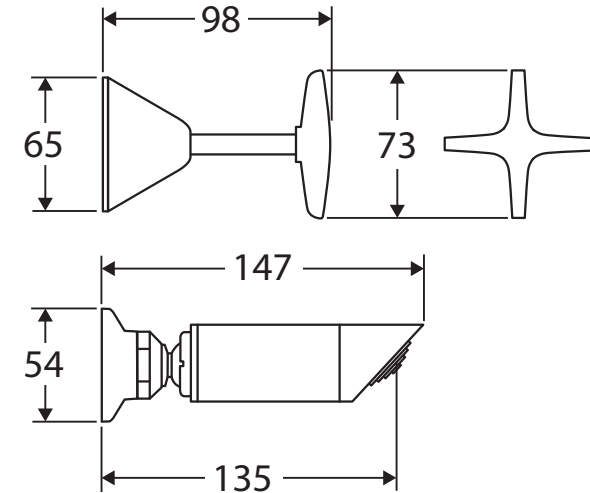

Laredo

SHOWER SET

Features

- Made from brass and zinc alloy
- Jumper valve
- Three-piece shower set
- Fixed position
- **WELS 3 Star rated, 8L/min**

Please note: This product may have a visible Fienza or Watermark logo.

While we aim to ensure specifications are correct at the time of publication, Fienza reserves the right to make modifications without prior notice. Physical colour may vary from image shown. All measurements are shown in millimetres. Always use physical product measurements for mark-ups and roughing-in as the technical drawing may differ from actual product received.