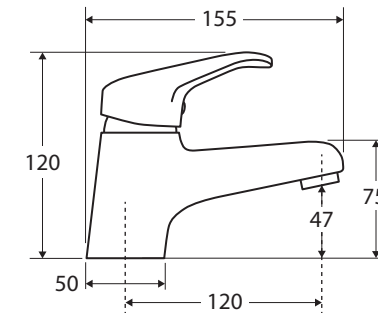

Loop

BASIN MIXER

Features

- Looped handle design
- Fixed position
- Made from solid brass
- 40 mm cartridge
- PEX split-resistant flexible hoses
- **WELS 5 Star rated, 5L/min**

Please note: This product may have a visible Fienza or Watermark logo.

While we aim to ensure specifications are correct at the time of publication, Fienza reserves the right to make modifications without prior notice. Physical colour may vary from image shown. All measurements are shown in millimetres. Always use physical product measurements for mark-ups and roughing-in as the technical drawing may differ from actual product received.