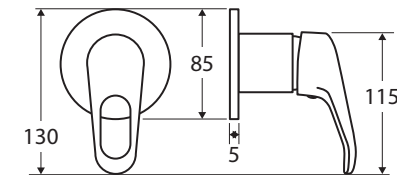

### Features

- Looped handle design
- Designed for shower and bath
- Made from solid brass
- 40 mm cartridge

**Please note:** This product may have a visible Fienza or Watermark logo.

While we aim to ensure specifications are correct at the time of publication, Fienza reserves the right to make modifications without prior notice. Physical colour may vary from image shown. All measurements are shown in millimetres. Always use physical product measurements for mark-ups and roughing-in as the technical drawing may differ from actual product received.