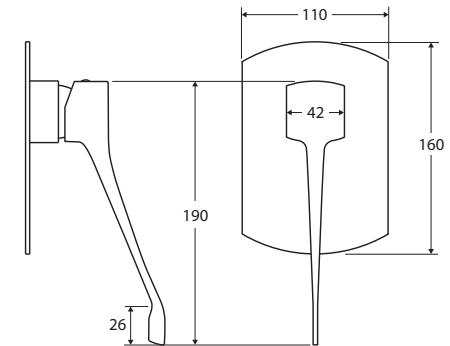

Koko® Care WALL MIXER

Features

- Can be installed to comply with AS1428.1
- Sleek, soft-square design
- Long handle for easy reach and operation
- Designed for shower and bath
- Made from solid brass
- Quality European cartridge (35 mm)

Please note: This product may have a visible Fienza or Watermark logo.

Available in

Polished
Chrome
218101D

Electroplated
Matte Black
218101BD

Cleaning & Care

- Regularly clean with mild soapy water using a microfibre cloth.
- In highly polluted or coastal locations, we recommend cleaning 2-3 times per week.
- Do not use harsh detergents, bleach, cream cleaners or citrus based cleaners. These substances are abrasive and will damage the surface.
- Do not use undue pressure and wipe in one direction only.

While we aim to ensure specifications are correct at the time of publication, Fienza reserves the right to make modifications without prior notice. Physical colour may vary from image shown. All measurements are shown in millimetres. Always use physical product measurements for mark-ups and roughing-in as the technical drawing may differ from actual product received.