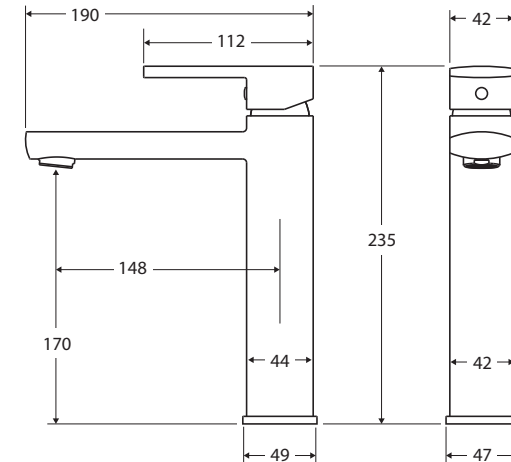

Koko® MEDIUM BASIN MIXER

Features

- Sleek soft-square design
- Fixed position
- Made from solid brass
- Quality European cartridge (35 mm)
- PEX split-resistant flexible hoses
- **WELS 5 Star rated, 5L/min**

Please note: This product may have a visible Fienza or Watermark logo.

Available in

Polished
Chrome
218109

Electroplated
Matte Black
218109B

Chrome kit included
with Matte Black model

Cleaning & Care

- Regularly clean with mild soapy water using a microfibre cloth.
- In highly polluted or coastal locations, we recommend cleaning 2-3 times per week.
- Do not use harsh detergents, bleach, cream cleaners or citrus based cleaners. These substances are abrasive and will damage the surface.
- Do not use undue pressure and wipe in one direction only.

While we aim to ensure specifications are correct at the time of publication, Fienza reserves the right to make modifications without prior notice. Physical colour may vary from image shown. All measurements are shown in millimetres. Always use physical product measurements for mark-ups and roughing-in as the technical drawing may differ from actual product received.