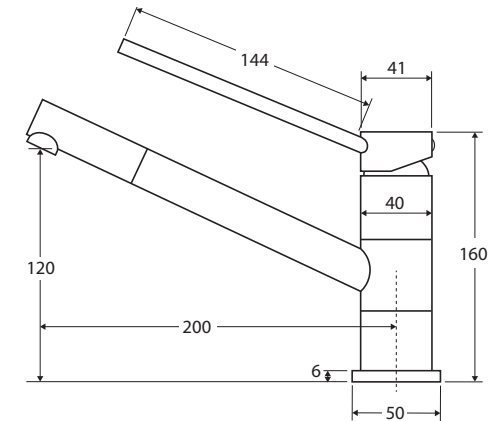

Isabella Care SWIVEL SINK MIXER

Features

- Can be installed to comply with AS1428.1
- Sleek, modern design
- Long handle for easy reach and operation
- Swivel function
- Designed for kitchen
- Made from solid brass
- 35 mm cartridge
- PEX split-resistant flexible hoses
- **WELS 4 Star rated, 6.5L/min**

Please note: This product may have a visible Fienza or Watermark logo.

Available in

Polished Chrome
213110D

Cleaning & Care

- Regularly clean with mild soapy water using a microfibre cloth.
- In highly polluted or coastal locations, we recommend cleaning 2-3 times per week.
- Do not use harsh detergents, bleach, cream cleaners or citrus based cleaners. These substances are abrasive and will damage the surface.
- Do not use undue pressure and wipe in one direction only.

While we aim to ensure specifications are correct at the time of publication, Fienza reserves the right to make modifications without prior notice. Physical colour may vary from image shown. All measurements are shown in millimetres. Always use physical product measurements for mark-ups and roughing-in as the technical drawing may differ from actual product received.