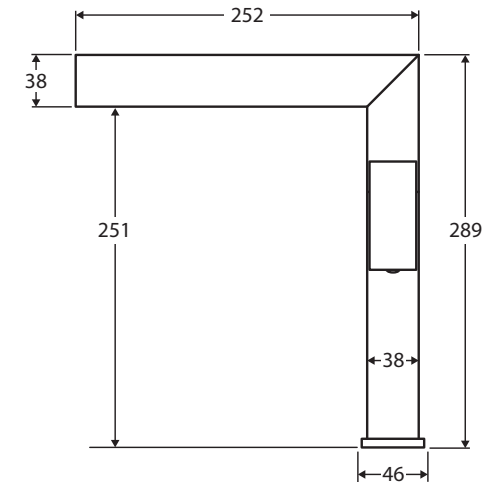

Jet ORB MIXER

Features

- Modern square design
- Swivel function
- Designed for kitchen and laundry
- Made from solid brass
- Quality European cartridge (25 mm)
- PEX split-resistant flexible hoses
- **WELS 4 Star rated, 7.5L/min**

Please note: This product may have a visible Fienza or Watermark logo.

Available in

Polished Chrome
217116

Cleaning & Care

- Regularly clean with mild soapy water using a microfibre cloth.
- In highly polluted or coastal locations, we recommend cleaning 2-3 times per week.
- Do not use harsh detergents, bleach, cream cleaners or citrus based cleaners. These substances are abrasive and will damage the surface.
- Do not use undue pressure and wipe in one direction only.

While we aim to ensure specifications are correct at the time of publication, Fienza reserves the right to make modifications without prior notice. Physical colour may vary from image shown. All measurements are shown in millimetres. Always use physical product measurements for mark-ups and roughing-in as the technical drawing may differ from actual product received.