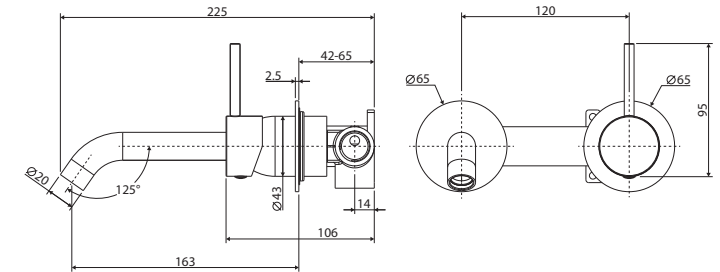

Kaya® Up

BASIN/BATH

WALL MIXER SET

RECTANGULAR PLATE
160MM OUTLET

Features

WELS 5 Star rated, 5L/min when installed over basin

- Designed for basin and bath
- Round, upright pin lever handle design
- Curved outlet
- Free flow aerator included for bath installation
- Made from solid brass
- High quality European cartridge (35 mm)

Please note: This product may have a visible Fienza or Watermark logo.

Available in

Electroplated
Chrome
228119

Electroplated
Matte Black
228119B

PVD
Brushed Nickel
228119BN

PVD
Gun Metal
228119GM

PVD
Urban Brass
228119UB

Cleaning & Care

- Regularly clean with mild soapy water using a microfibre cloth.
- In highly polluted or coastal locations, we recommend cleaning 2-3 times per week.
- Do not use harsh detergents, bleach, cream cleaners or citrus based cleaners. These substances are abrasive and will damage the surface.
- Do not use undue pressure and wipe in one direction only.

While we aim to ensure specifications are correct at the time of publication, Fienza reserves the right to make modifications without prior notice. Physical colour may vary from image shown. All measurements are shown in millimetres. Always use physical product measurements for mark-ups and roughing-in as the technical drawing may differ from actual product received.