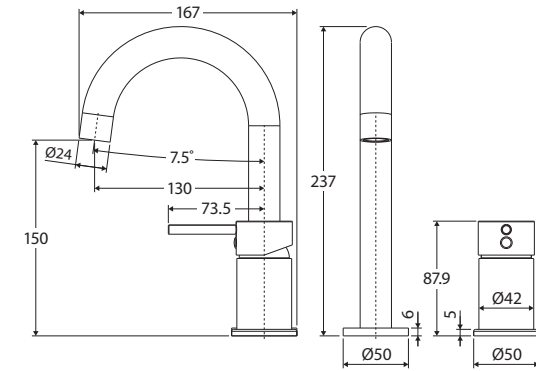

Kaya® HOB MIXER SET

Features

WELS 6 Star rated, 4.5L/min

- Round, pin lever handle design
- Fixed outlet position
- Made from solid brass
- High quality European cartridge (35 mm)
- PEX split-resistant hoses
- Designed for basin installation only

Please note: This product may have a visible Fienza or Watermark logo.

Available in

Electroplated
Chrome
228117

Electroplated
Matte Black
228117B

Cleaning & Care

- Regularly clean with mild soapy water using a microfibre cloth.
- In highly polluted or coastal locations, we recommend cleaning 2-3 times per week.
- Do not use harsh detergents, bleach, cream cleaners or citrus based cleaners. These substances are abrasive and will damage the surface.
- Do not use undue pressure and wipe in one direction only.

While we aim to ensure specifications are correct at the time of publication, Fienza reserves the right to make modifications without prior notice. Physical colour may vary from image shown. All measurements are shown in millimetres. Always use physical product measurements for mark-ups and roughing-in as the technical drawing may differ from actual product received.