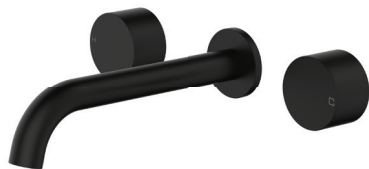

Kaya®

BASIN/BATH WALL TAP SET

Features

WELS 5 Star rated, 6L/min

- Designed for basin and bath
- Circular tap design
- Fixed position outlet
- Made from solid brass
- Concealed back plates on taps
- ¼ Turn ceramic discs

Please note: This product may have a visible Fienza or Watermark logo.

Available in

Electroplated
Chrome
338102

Electroplated
Matte Black
338102B

PVD
Brushed Nickel
338102BN

Cleaning & Care

- Regularly clean with mild soapy water using a microfibre cloth.
- In highly polluted or coastal locations, we recommend cleaning 2-3 times per week.
- Do not use harsh detergents, bleach, cream cleaners or citrus based cleaners. These substances are abrasive and will damage the surface.
- Do not use undue pressure and wipe in one direction only.