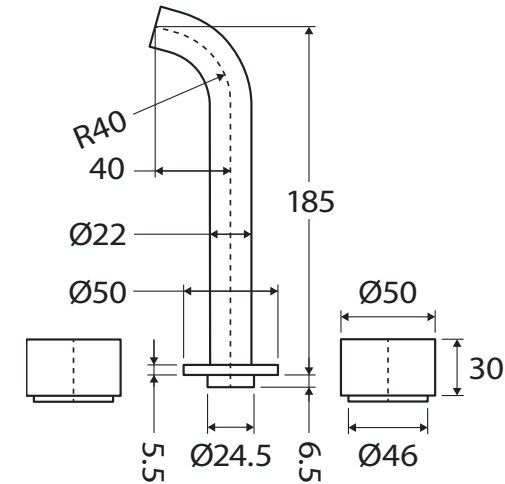

Kaya®

BASIN/BATH WALL TAP SET

Features

WELS 5 Star rated, 6L/min

- Designed for basin and bath
- Circular tap design
- Fixed position outlet
- Made from solid brass
- Concealed back plates on taps
- ¼ Turn ceramic discs

Please note: This product may have a visible Fienza or Watermark logo.