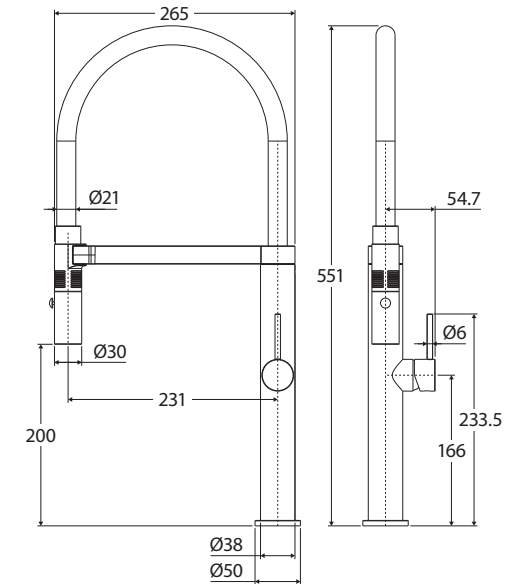

Kaya® PULL DOWN SINK MIXER

Features

WELS 6 Star rated, 4.5L/min

- Designed for kitchen and laundry
- Detachable hose for greater reach
- Magnetic cradle holds nozzle in place
- Two water flow settings: normal and spray
- Swivel function
- Made from solid brass
- High quality European cartridge (25 mm)
- PEX split-resistant hoses

Please note: This product may have a visible Fienza or Watermark logo.

Available in

Electroplated
Chrome
228109

Electroplated
Matte White
228109MWW

Electroplated
Matte White Mixed
228109MW

Electroplated
Matte Black
228109B

PVD
Brushed Nickel
228109BN

PVD
Gun Metal
228109GM

PVD
Urban Brass
228109UB

Cleaning & Care

- Regularly clean with mild soapy water using a microfibre cloth.
- In highly polluted or coastal locations, we recommend cleaning 2-3 times per week.
- Do not use harsh detergents, bleach, cream cleaners or citrus based cleaners. These substances are abrasive and will damage the surface.
- Do not use undue pressure and wipe in one direction only.

While we aim to ensure specifications are correct at the time of publication, Fienza reserves the right to make modifications without prior notice. Physical colour may vary from image shown. All measurements are shown in millimetres. Always use physical product measurements for mark-ups and roughing-in as the technical drawing may differ from actual product received.