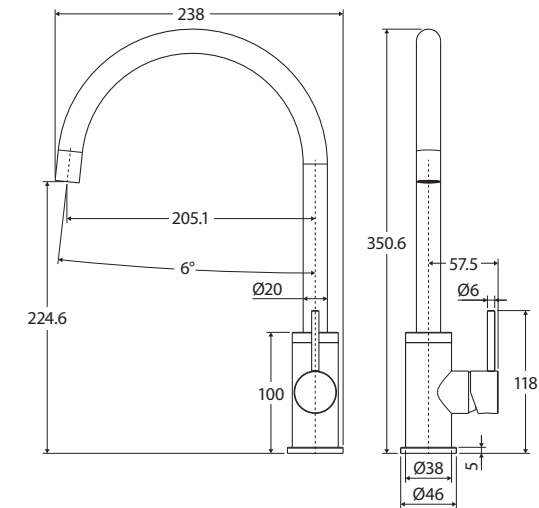

Kaya® Ambience SINK MIXER

Features

WELS 6 Star rated, 4.5L/min

- Baked lacquer finishes
- Designed for kitchen and laundry
- Round, pin lever handle design
- Gooseneck outlet
- Swivel function
- Made from solid brass
- High quality European cartridge (25 mm)
- PEX split-resistant hoses

Please note: This product may have a visible Fienza or Watermark logo.

Available in

Gloss Warm White
228105W

Matte Blossom
228105BL

Matte Autumn
228105A

Cleaning & Care

- Regularly clean with mild soapy water using a microfibre cloth.
- In highly polluted or coastal locations, we recommend cleaning 2-3 times per week.
- Do not use harsh detergents, bleach, cream cleaners or citrus based cleaners. These substances are abrasive and will damage the surface.
- Do not use undue pressure and wipe in one direction only.

While we aim to ensure specifications are correct at the time of publication, Fienza reserves the right to make modifications without prior notice. Physical colour may vary from image shown. All measurements are shown in millimetres. Always use physical product measurements for mark-ups and roughing-in as the technical drawing may differ from actual product received.