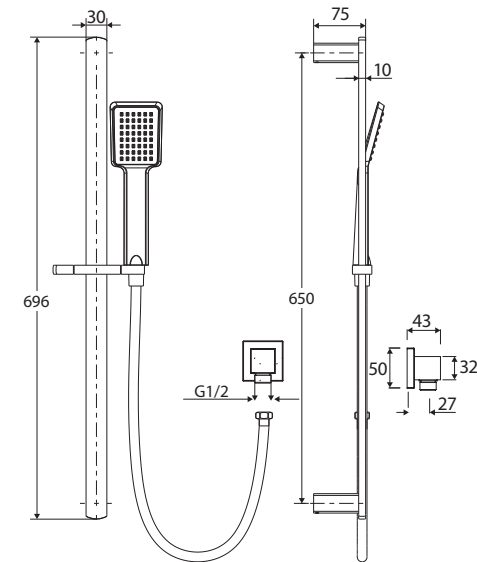

### Rail:

- Slider to adjust height of hand shower
- Made from solid brass
- Deluxe brass elbow
- Rail thickness: 30 x 10 mm
- 1.5 metre matte black PVC flexible hose

### KOKO Hand Piece (MSH107B):

- Single water-flow setting
- Easy to clean TPR nozzles
- Made from ABS