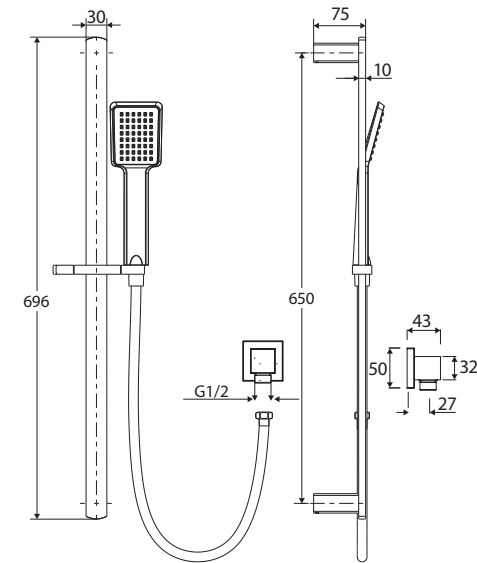

## RAIL SHOWER

#### Rail:

- Slider to adjust height of hand shower
- Made from solid brass
- Deluxe brass elbow
- Rail thickness: 30 x 10 mm
- 1.5 metre stainless steel flexible hose

#### KOKO Hand Piece (MSH021):

- Single water-flow setting
- Easy to clean TPR nozzles
- Made from ABS