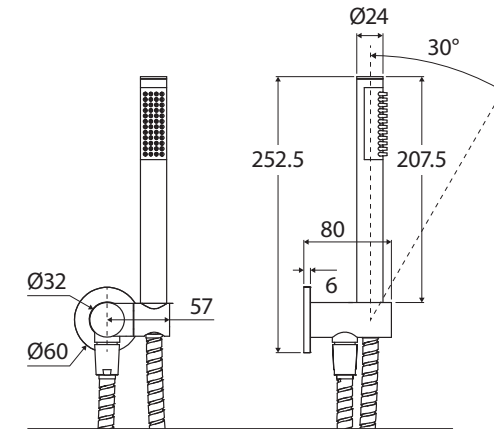

### ROUND PLATE

#### Features

- Designed to complement the shower or bath
- All-in-one water inlet and mounting bracket
- Tilt function
- Made from solid brass
- 1.5 metre stainless steel flexible hose
- **WELS 3 Star rated, 9L/min**

#### ISABELLA Hand Piece (MSH104):

- Single water-flow setting
- Easy to clean, durable silicone nozzles
- Made from solid brass

While we aim to ensure specifications are correct at the time of publication, Fienza reserves the right to make modifications without prior notice. Physical colour may vary from image shown. All measurements are shown in millimetres. Always use physical product measurements for mark-ups and roughing-in as the technical drawing may differ from actual product received.