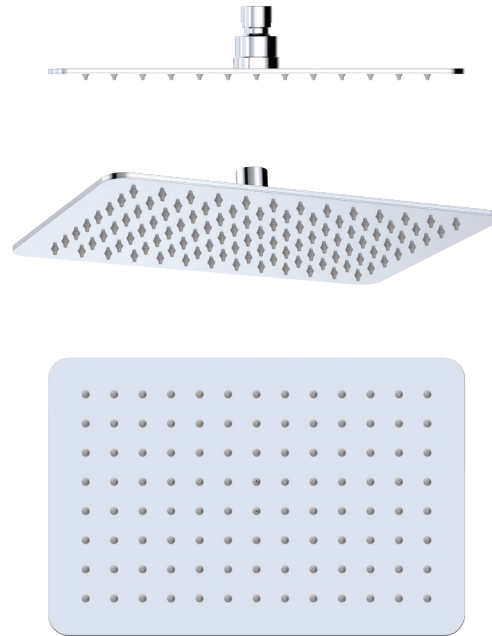

# Koko® SHOWER HEAD

## Features

- Overhead rain shower
- Rectangular shape
- 4 mm thin profile
- Brass swivel joint
- Made from stainless steel
- Female 1/2" BSP inlet
- **WELS 3 Star rated, 9L/min**