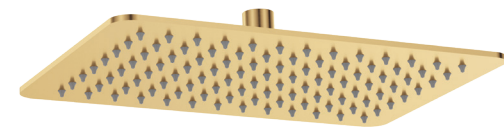

# Koko® SHOWER HEAD

## Features

- Overhead rain shower
- Rectangular shape
- 4 mm thin profile
- Brass swivel joint
- Made from stainless steel
- Female 1/2" BSP inlet
- **WELS 3 Star rated, 9L/min**