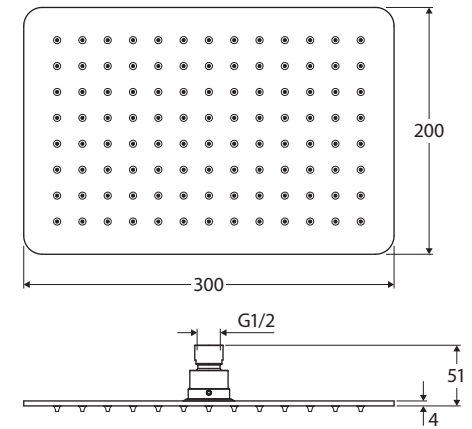

## Features

- Overhead rain shower
- Rectangular shape
- 4 mm thin profile
- Brass swivel joint
- Made from stainless steel
- Female 1/2" BSP inlet
- **WELS 3 Star rated, 9L/min**

We aim to ensure that specifications are correct at the time of publication. All measurements are shown in millimetres. Always use measurements of actual product received for final specification as the technical drawing may contain differences. Due to printing limitations, physical colour may vary from the image shown. Fienza reserves the right to make modifications without prior notice.