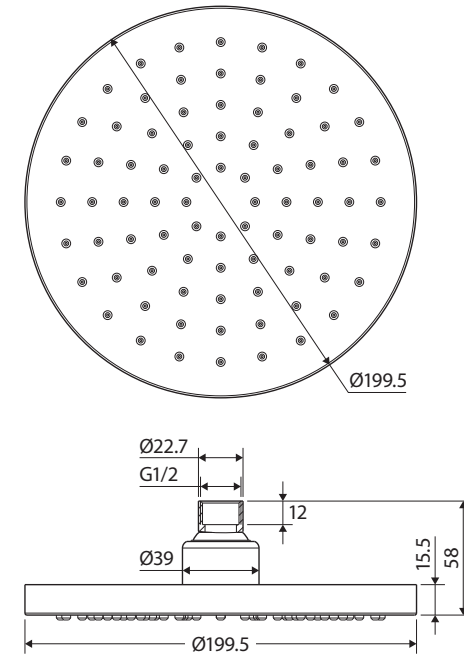

Ricki SHOWER HEAD

Features

- Overhead rain shower
- 15 mm thick profile
- Polished chrome finish
- Made from ABS
- Brass swivel joint
- Female ½" BSP inlet
- **WELS 3 Star rated, 9L/min**

Available in

Chrome
411106

While we aim to ensure specifications are correct at the time of publication, Fienza reserves the right to make modifications without prior notice. Physical colour may vary from image shown. All measurements are shown in millimetres. Always use physical product measurements for mark-ups and roughing-in as the technical drawing may differ from actual product received.