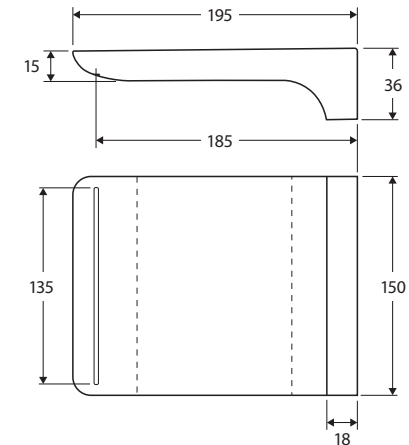

Harmon

BATH OUTLET

Features

- Waterfall style
- Wall mounted, fixed position
- Fitted with aerator
- Push-fit installation
- Made from solid brass
- Female 1/2" BSPP inlet
- WELS rating not required

Available in

While we aim to ensure specifications are correct at the time of publication, Fienza reserves the right to make modifications without prior notice. Physical colour may vary from image shown. All measurements are shown in millimetres. Always use physical product measurements for mark-ups and roughing-in as the technical drawing may differ from actual product received.