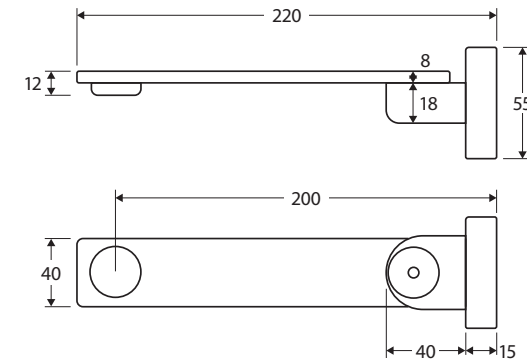

Koko®

SLIM SWIVEL BATH OUTLET

Features

- Swivel function
- Wall mounted
- Fitted with aerator
- Turn-fit installation
- Made from solid brass
- Female 1/2" BSPP inlet
- WELS rating not required

Available in

While we aim to ensure specifications are correct at the time of publication, Fienza reserves the right to make modifications without prior notice. Physical colour may vary from image shown. All measurements are shown in millimetres. Always use physical product measurements for mark-ups and roughing-in as the technical drawing may differ from actual product received.