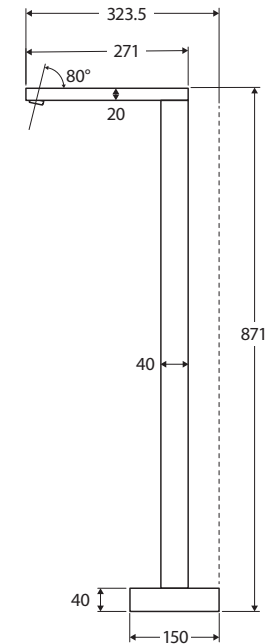

Jet

FLOOR-MOUNTED BATH OUTLET

Features

- Floor mounted, fixed position
- Fitted with aerator
- Push-fit installation
- Made from solid brass
- WELS rating not required

Available in

Chrome
SP8017

Cleaning & Care

While we aim to ensure specifications are correct at the time of publication, Fienza reserves the right to make modifications without prior notice. Physical colour may vary from image shown. All measurements are shown in millimetres. Always use physical product measurements for mark-ups and roughing-in as the technical drawing may differ from actual product received.