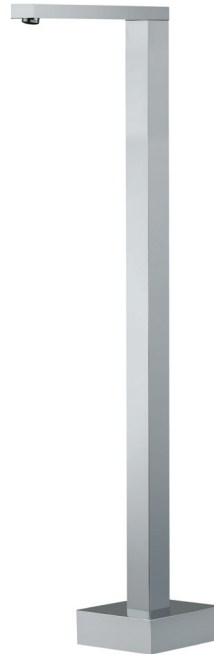

Jet

FLOOR-MOUNTED BATH OUTLET

Features

- Floor mounted, fixed position
- Fitted with aerator
- Push-fit installation
- Made from solid brass
- WELS rating not required

Available in

Chrome
SP8017

Cleaning & Care