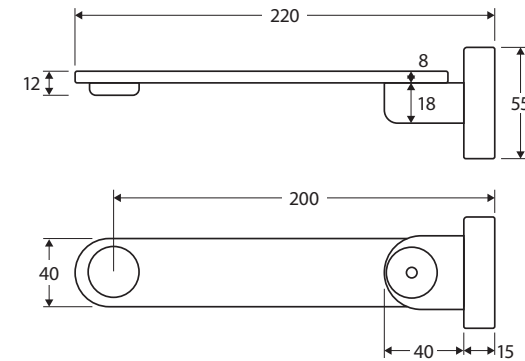

Empire

SLIM SWIVEL BATH OUTLET

Features

- Swivel function
- Wall mounted
- Fitted with aerator
- Turn-fit installation
- Made from solid brass
- Female 1/2" BSPP inlet
- WELS rating not required

Available in

While we aim to ensure specifications are correct at the time of publication, Fienza reserves the right to make modifications without prior notice. Physical colour may vary from image shown. All measurements are shown in millimetres. Always use physical product measurements for mark-ups and roughing-in as the technical drawing may differ from actual product received.