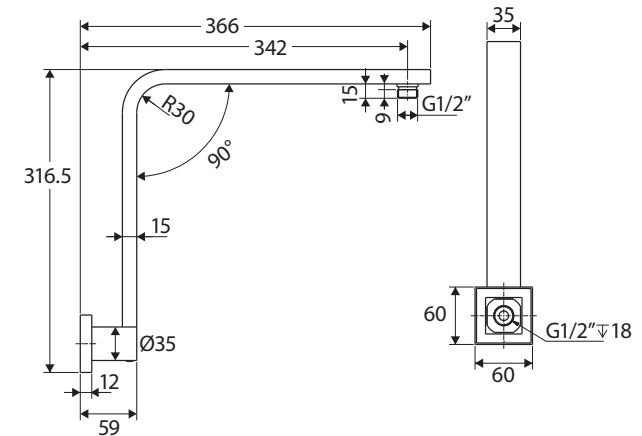

Square GOOSENECK SHOWER ARM

Features

- Gooseneck style
- 350 mm reach (wall to spout)
- Made from solid brass
- Flange included
- Female 1/2" BSP inlet

Available in

Chrome
422110

Matte Black
422113

Cleaning & Care

While we aim to ensure specifications are correct at the time of publication, Fienza reserves the right to make modifications without prior notice. Physical colour may vary from image shown. All measurements are shown in millimetres. Always use physical product measurements for mark-ups and roughing-in as the technical drawing may differ from actual product received.