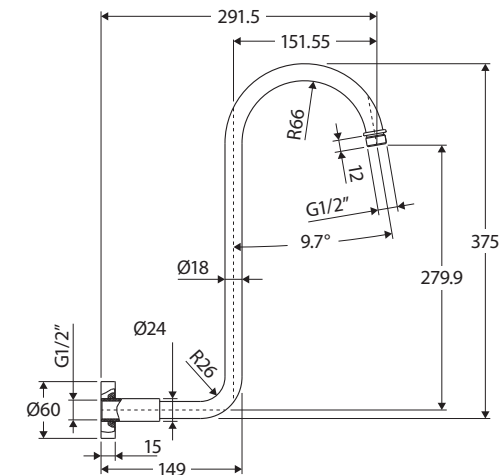

# Round SWAN-NECK SHOWER ARM

## Features

- Swan-neck style
- Fixed position
- 300 mm reach (wall to spout)
- Polished chrome finish
- Made from stainless steel
- Flange included
- Female 1/2" BSP thread

While we aim to ensure specifications are correct at the time of publication, Fienza reserves the right to make modifications without prior notice. Physical colour may vary from image shown. All measurements are shown in millimetres. Always use physical product measurements for mark-ups and roughing-in as the technical drawing may differ from actual product received.