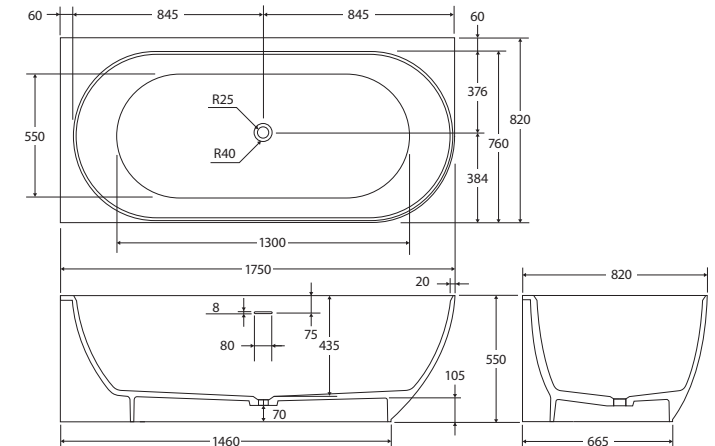

Matta

RIGHT-HAND
SOLID SURFACE
CORNER BATH, 1700MM

Features

- Two-sided corner style
- Matte white finish
- Solid surface
- Built-in overflow
- Chrome pull-out/pop-up waste included
- Capacity: 300L
- Net weight: 160 kg
- Gross weight: 210 kg

We aim to ensure that specifications are correct at the time of publication. All measurements are shown in millimetres. Always use measurements of actual product received for final specification as the technical drawing may contain differences. Due to printing limitations, physical colour may vary from the image shown. Fienza reserves the right to make modifications without prior notice.