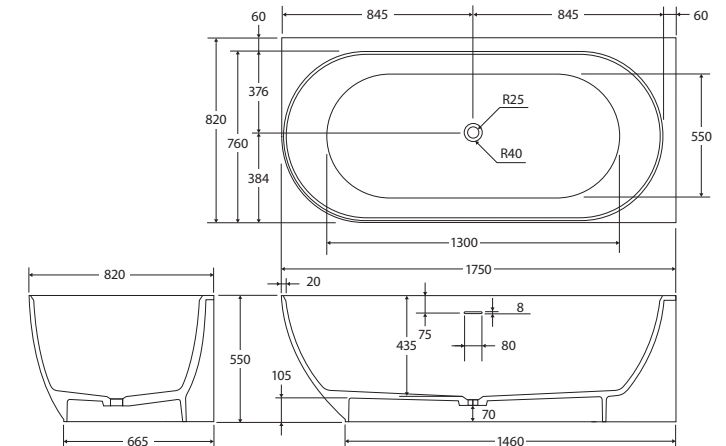

Matta

LEFT-HAND
SOLID SURFACE
CORNER BATH,
1700MM

Features

- Two-sided corner style
- Matte white finish
- Solid surface
- Built-in overflow
- Chrome pull-out/pop-up waste included
- Capacity: 300L
- Net weight: 160 kg
- Gross weight: 210 kg

We aim to ensure that specifications are correct at the time of publication. All measurements are shown in millimetres. Always use measurements of actual product received for final specification as the technical drawing may contain differences. Due to printing limitations, physical colour may vary from the image shown. Fienza reserves the right to make modifications without prior notice.